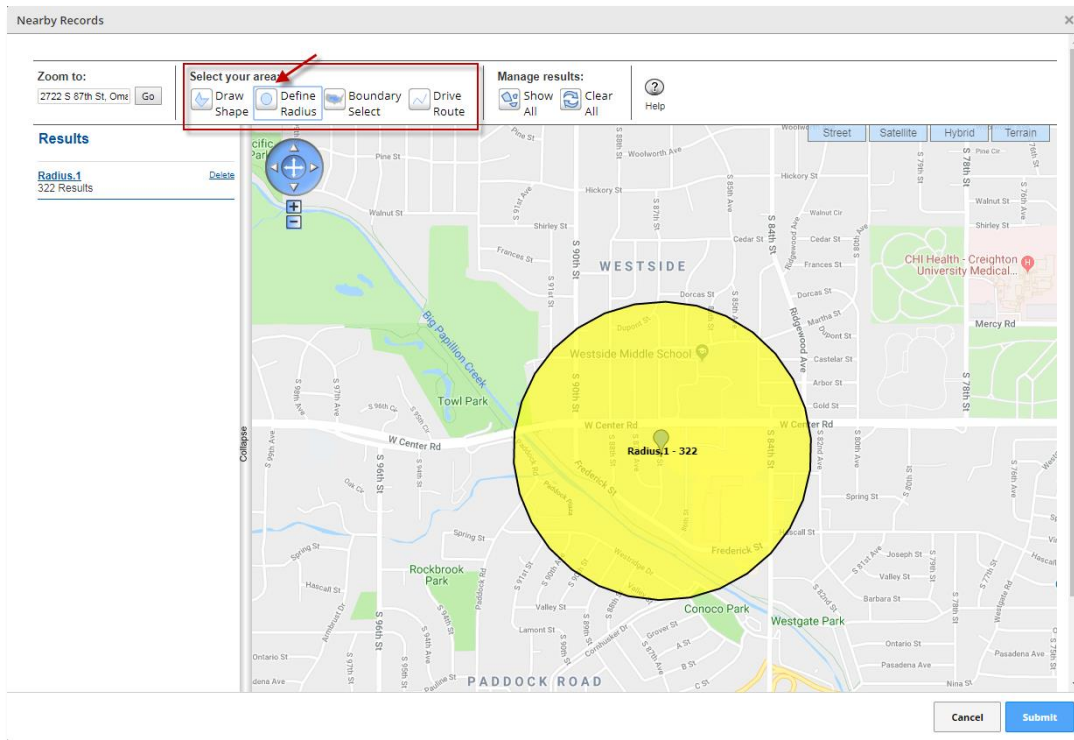

10 Men Roofing

AND/OR

GEOGRAPHY

- City
- State
- ZIP Code / Carrier Route
- Radius
- County
- Map Based Search
- Phone Number
- Metro Area
- Street Address
- Neighborhood

Phone Number Clear All i X

Enter Phone Numbers or Area Codes Selected

Ex. 402, 308-223, 312-454-2323, 308223

4029910048

Did you know you can also [exclude by Phone Number?](#)

Once you've pulled up a record you were trying to find, simply double click on the business name or click Details at the top right to view the complete profile.

From here you'll see detailed information about the company, can view the record on a map, as well as Finding Similar or Nearby Businesses.

Find Similar will allow you to run a new search based on the main attributes of this company. You can deselect attributes and select the geography you want to target. Clicking "Continue" will generate the list of similar businesses.

Nearby Businesses will pull up a map allowing you to Draw a Shape or Define Radius around this company for other businesses in the area. This feature is great if you will be out in the field to contact other companies as well as working off referrals (four corner marketing.) Clicking on Submit in the bottom right will generate the list of businesses that fall within the shape or radius.