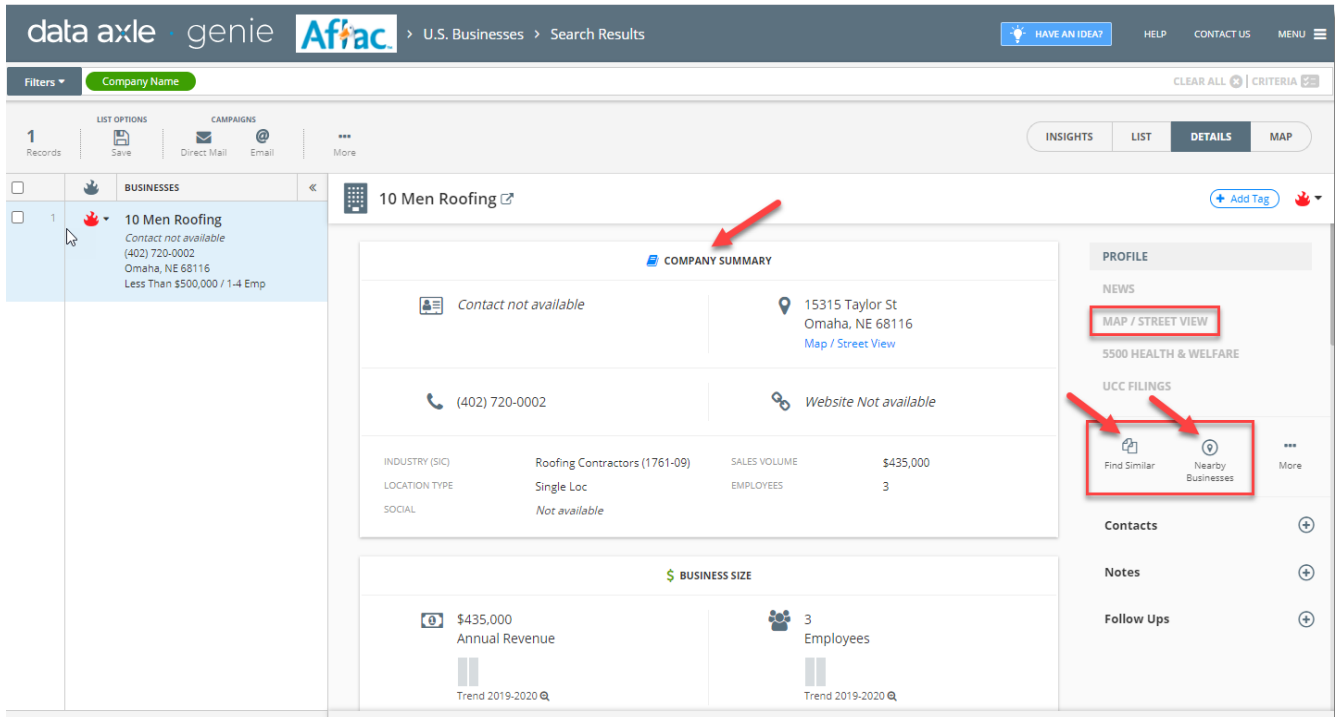

10 Men Roofing

AND/OR

GEOGRAPHY

- City
- State
- ZIP Code / Carrier Route
- Radius
- County
- Map Based Search
- Phone Number
- Metro Area
- Street Address
- Neighborhood

Phone Number Clear All i X

Enter Phone Numbers or Area Codes Selected

Ex. 402, 308-223, 312-454-2323, 308223

4029910048

Did you know you can also [exclude by Phone Number?](#)

Once you've pulled up a record you were trying to find, simply double click on the business name or click Details at the top right to view the complete profile.

From here you'll see detailed information about the company, can view the record on a map, as well as Finding Similar or Nearby Businesses.

Find Similar will allow you to run a new search based on the main attributes of this company. You can deselect attributes and select the geography you want to target. Clicking "Continue" will generate the list of similar businesses.

Nearby Businesses will pull up a map allowing you to Draw a Shape or Define Radius around this company for other businesses in the area. This feature is great if you will be out in the field to contact other companies as well as working off referrals (four corner marketing.) Clicking on Submit in the bottom right will generate the list of businesses that fall within the shape or radius.