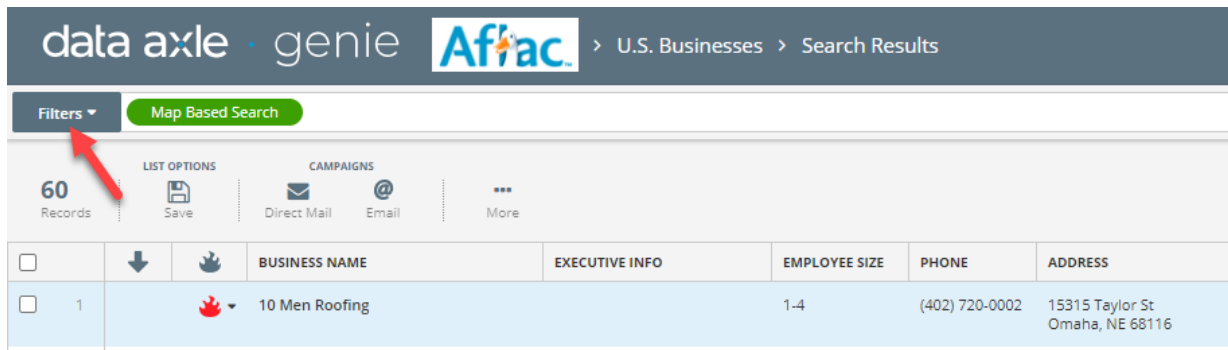

For additional guides or trainings, you can visit our Aflac Data-Axle Genie Microsite here:
<https://www.dataaxlegenie.com/aflac/home/>

You can also reach our Aflac rep and customer service team:
Toll free: 866.692.0262
aflachelp@data-axle.com